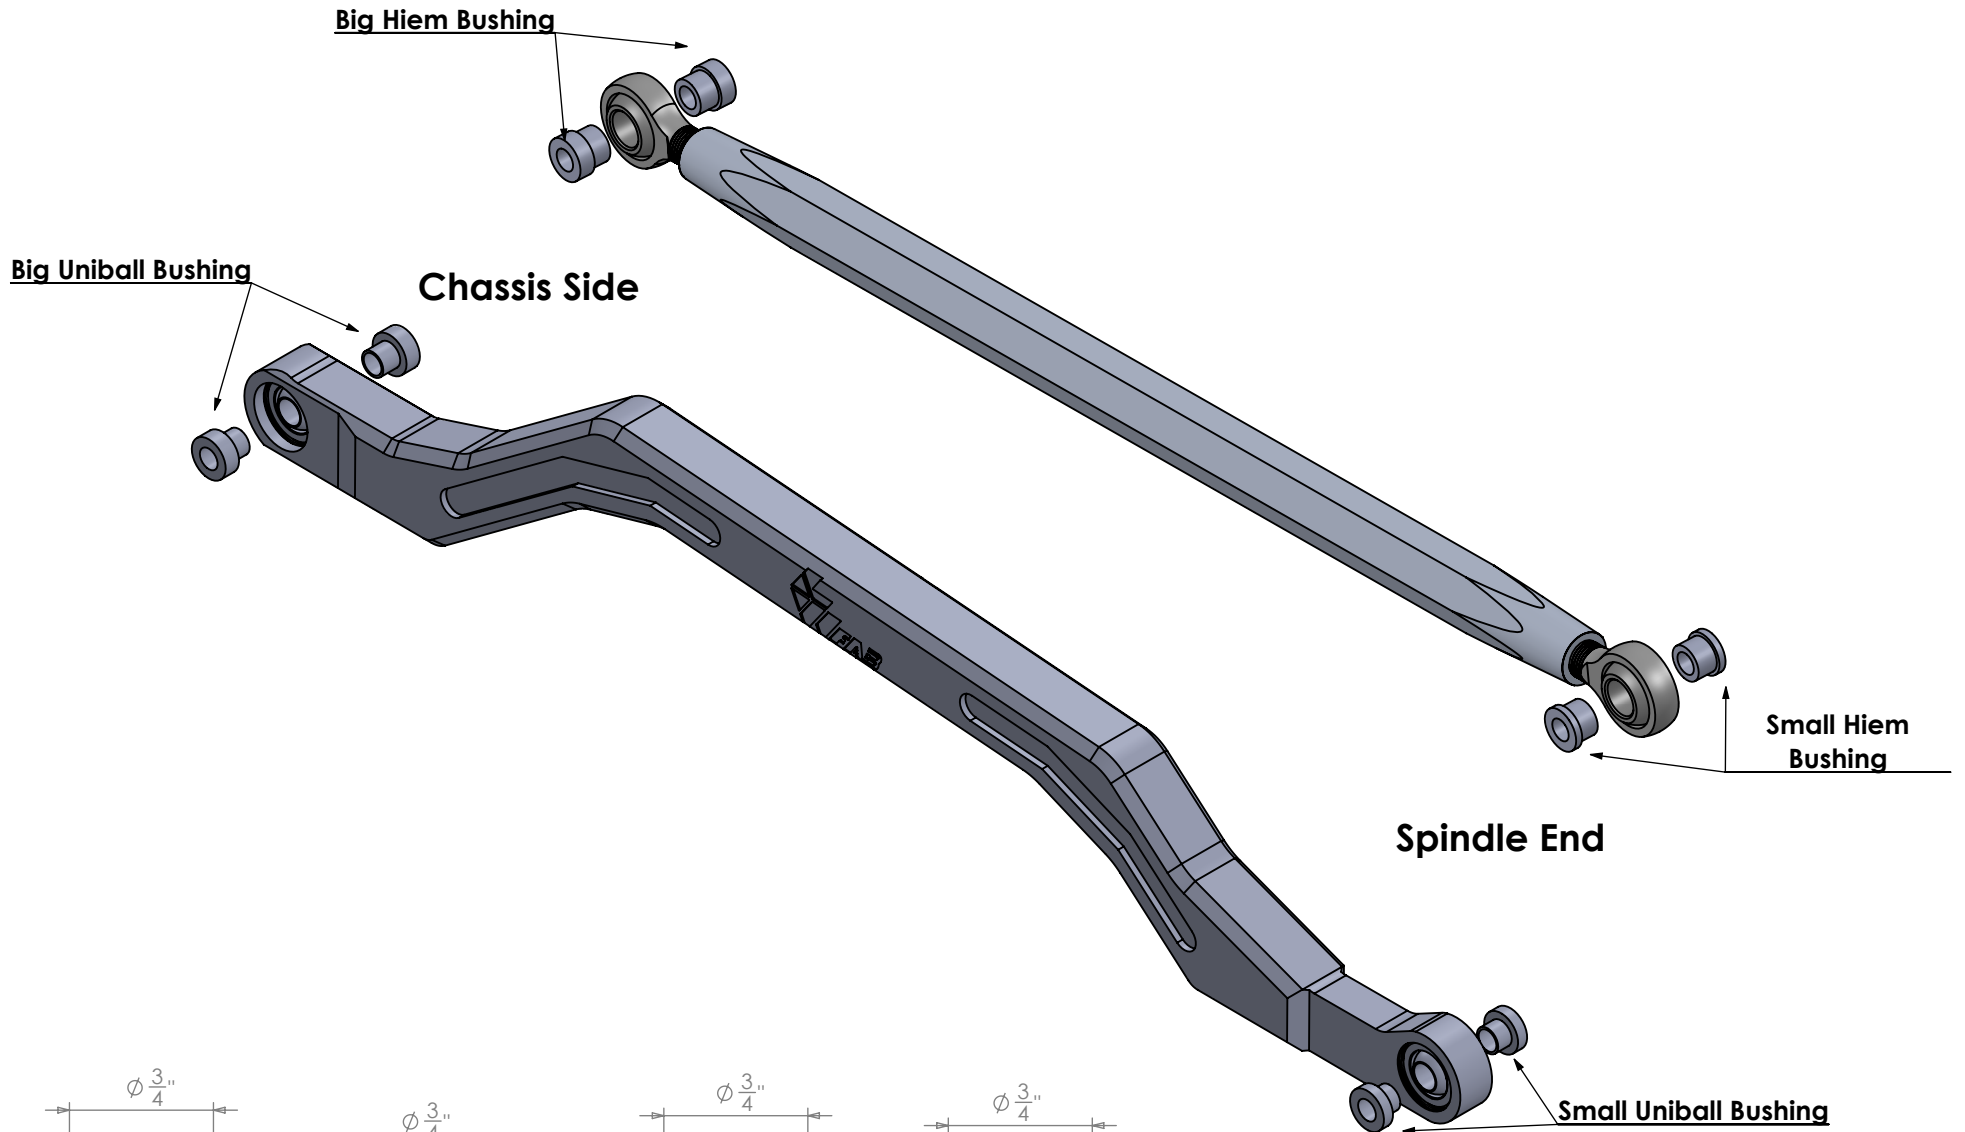

RZR RADIUS ROD ASSEMBLY SMALL BOLT FULLY ADJUSTABLE

big heim bushing

5

small heim bushing

big uniball bushing

small uniball bushing

3

1