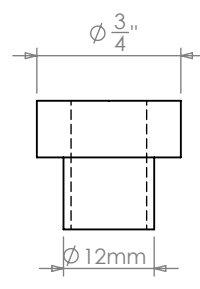

RZR RADIUS ROD ASSEMBLY SMALL BOLT FULLY ADJUSTABLE

big heim bushing

5

small heim bushing

big uniball bushing

small uniball bushing

3

1